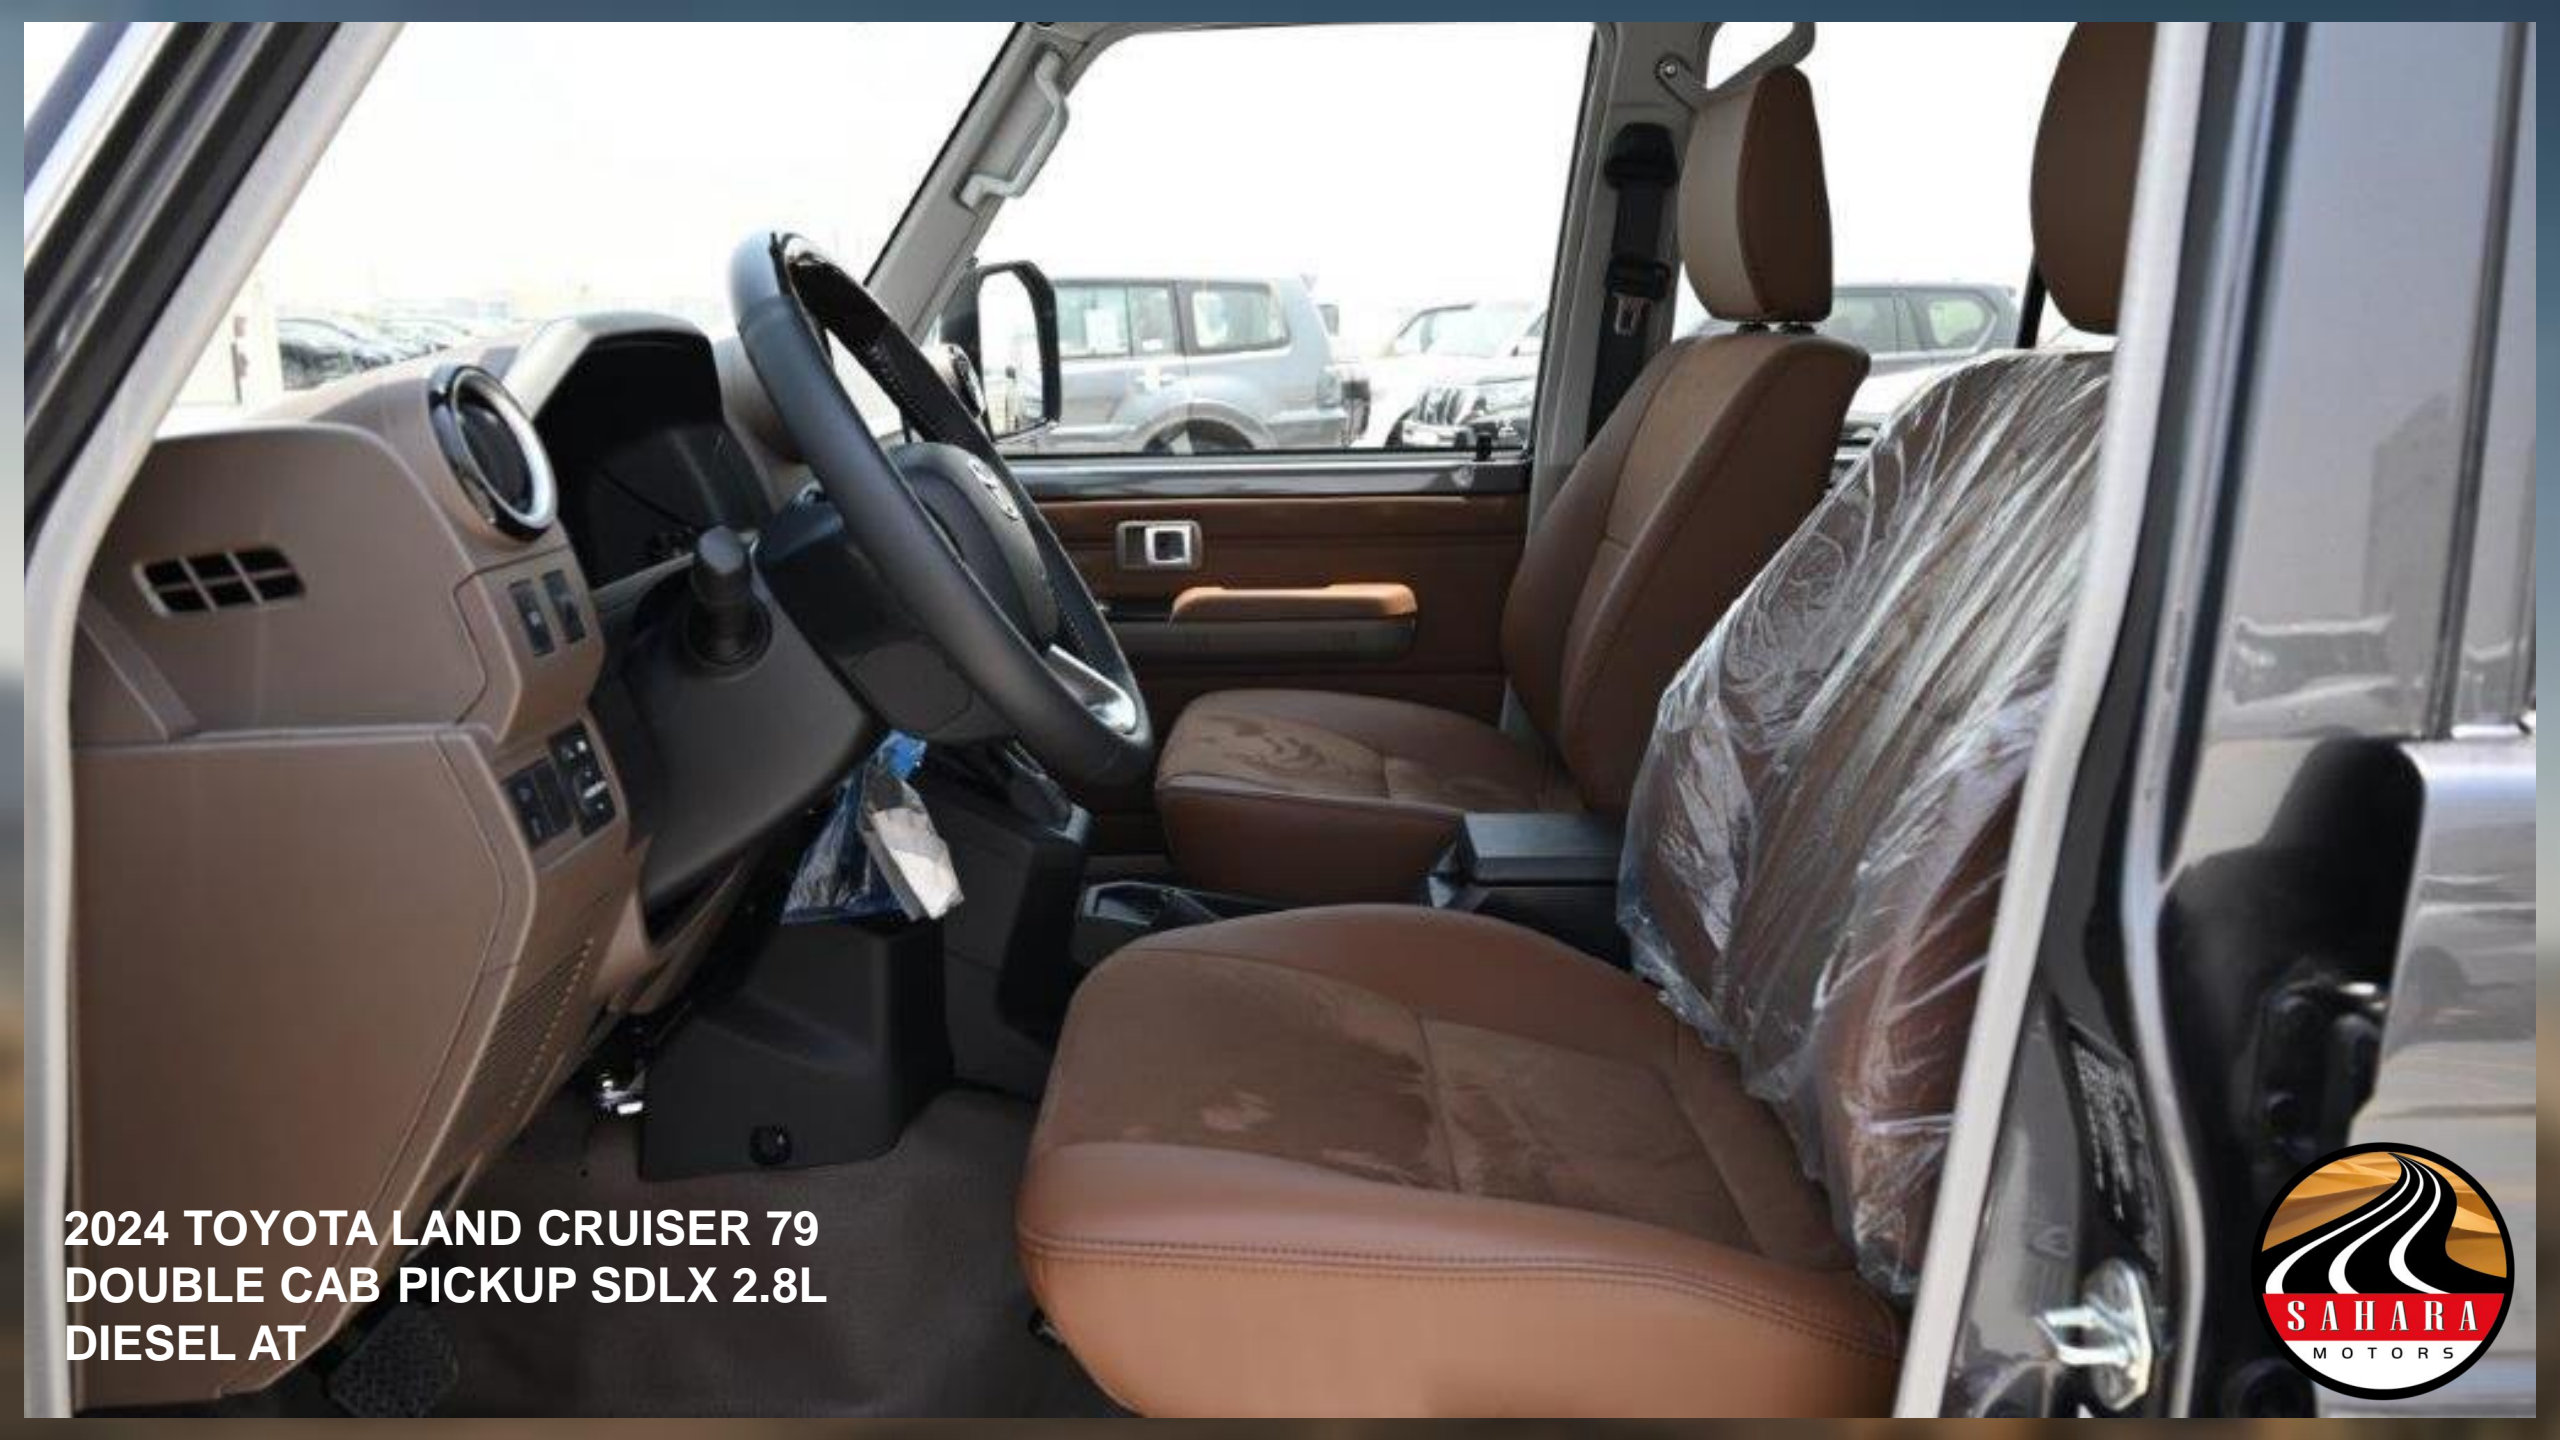

**2024 TOYOTA LAND CRUISER 79
DOUBLE CAB PICKUP SDLX 2.8L
DIESEL AT**

2024 TOYOTA LAND CRUISER 79
DOUBLE CAB PICKUP SDLX 2.8L
DIESEL AT

**2024 TOYOTA LAND CRUISER 79
DOUBLE CAB PICKUP SDLX 2.8L
DIESEL AT**

2024 MODEL TOYOTA LAND CRUISER DOUBLE CAB PICKUP SDLX 2.8L

DIESEL 4WD AUTOMATIC – EURO 5

MODEL CODE -GDJ79L-DKTNYV

ENGINE: 1GD FTV,2.8L, 4-CYLINDER, DIESEL, TURBO

MAX OUTPUT: 201 HP / 3400 RPM (150 KW)

MAX TORQUE: 500 / 1600 - 2800 RPM